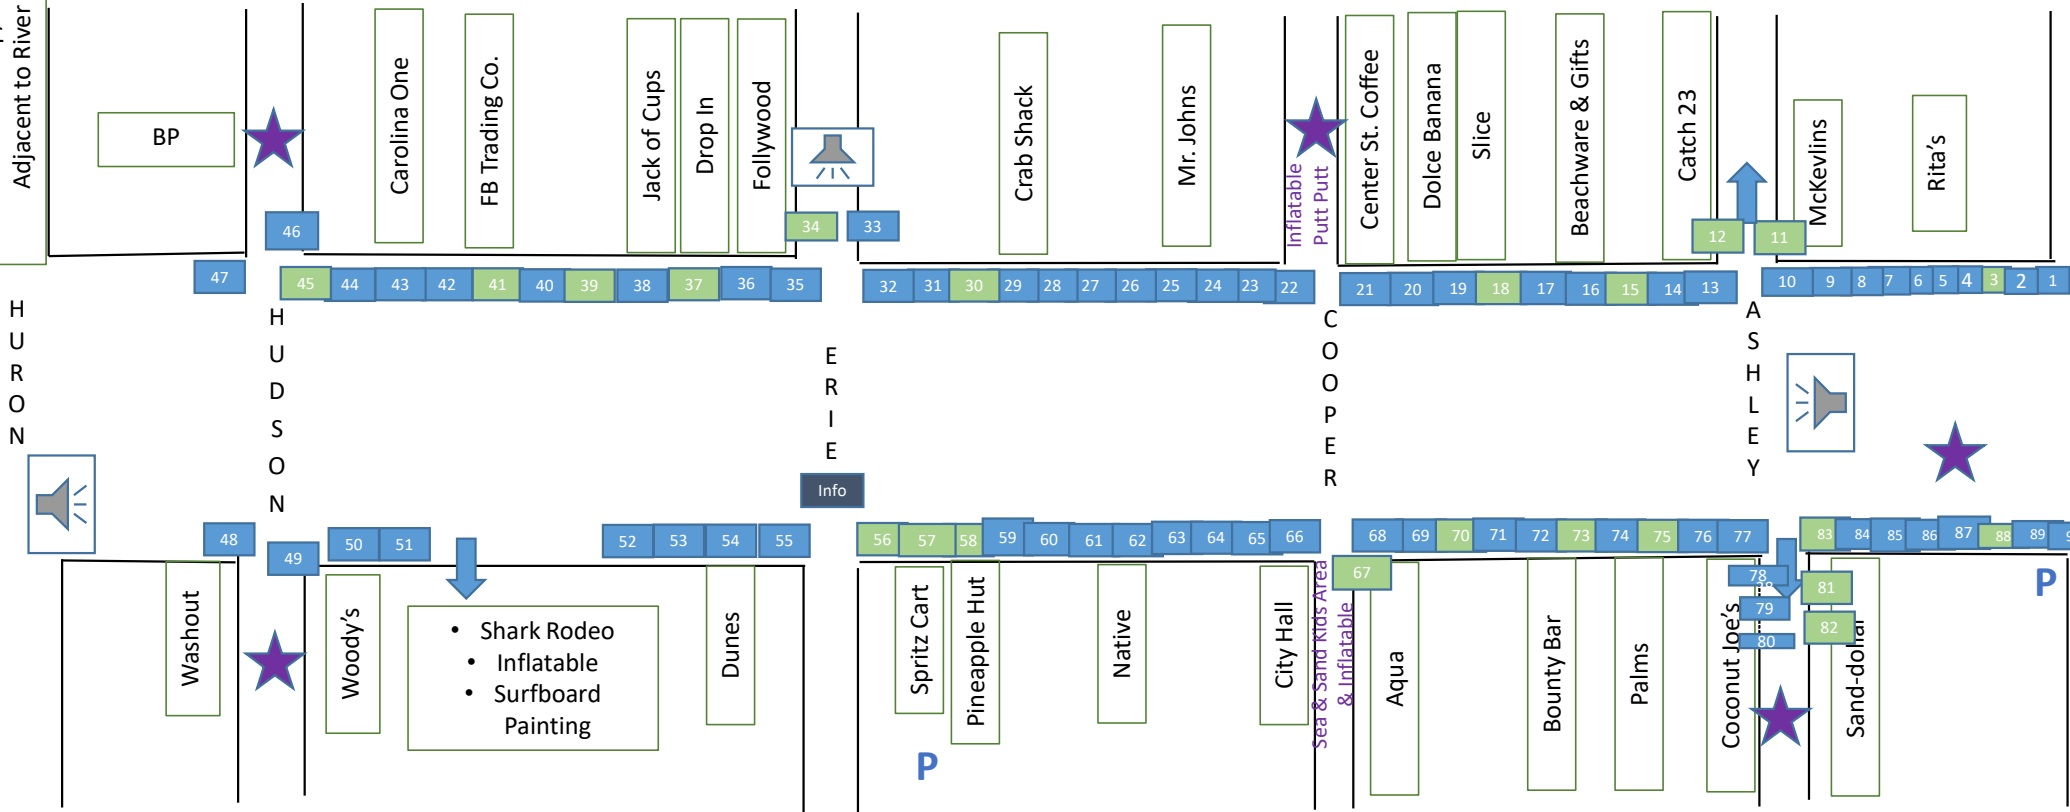

Sea & Sand - Vendor Layout

Rideshare Pickup/Drop Off
Adjacent to River Park

Key

Vendor

Food/Drinks

Entrance

Stage

Parking